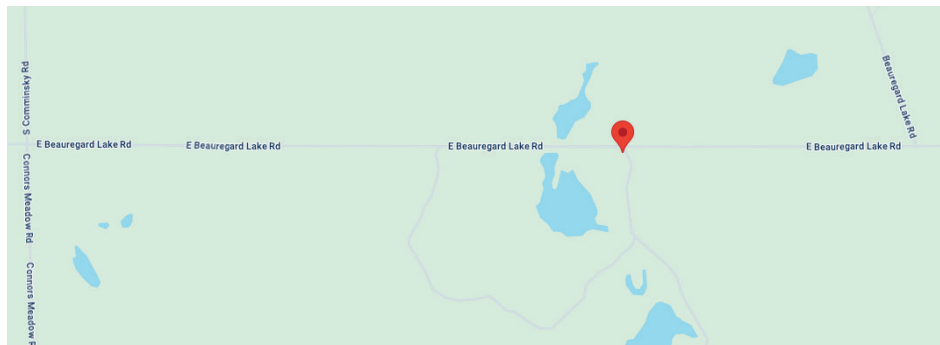

ON X HUNT

SCAN THE QR CODE FOR THE ONX MAP PIN!

CONTACT:

Ashley Strabel
AshleyS@RuffedGrouseSociety.org
920-413-9702